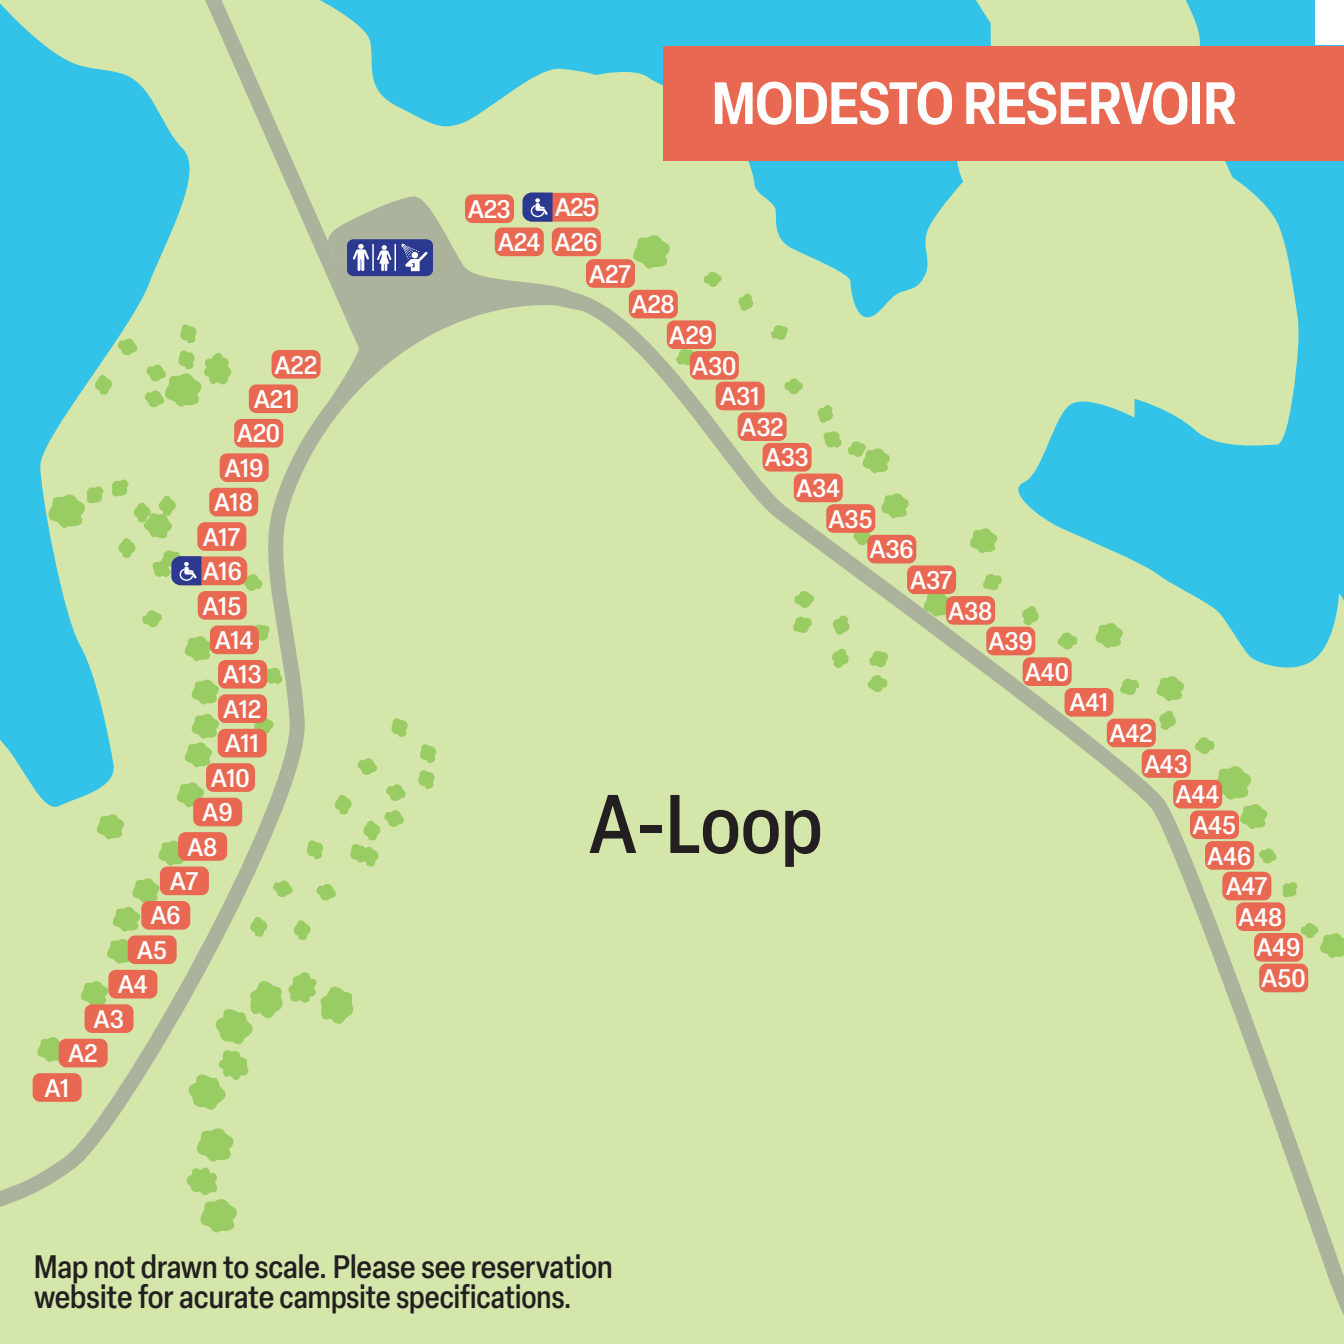

## B-Loop

\*C16, C18, C25, C28, C31  
and C51 do not have  
Sewer Hookup.

Map not drawn to scale.  
Please see reservation  
website for accurate  
campsite specifications.

## A-Loop

Map not drawn to scale. Please see reservation website for accurate campsite specifications.

## D-Loop

RV/Trailers are NOT recommended in D-Loop  
(Water Hookup Only)

Map not drawn to scale. Please see reservation  
website for accurate campsite specifications.

# MODESTO RESERVOIR