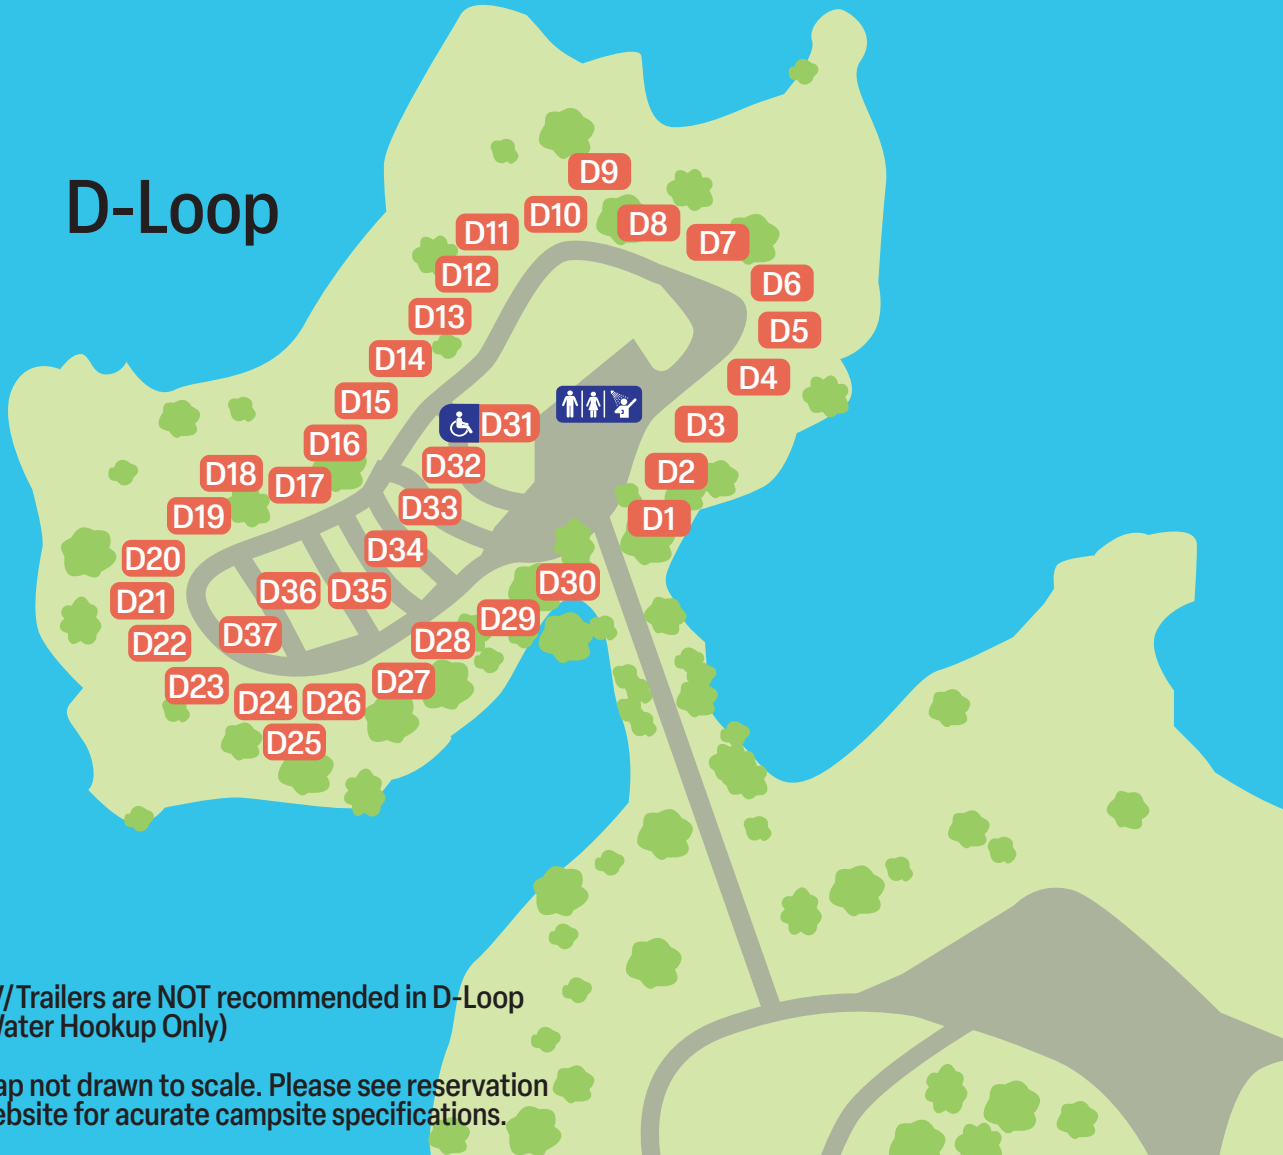

## B-Loop

\*C16, C18, C25, C28, C31  
and C51 do not have  
Sewer Hookup.

Map not drawn to scale.  
Please see reservation  
website for accurate  
campsite specifications.

# MODESTO RESERVOIR

## A-Loop

Map not drawn to scale. Please see reservation website for accurate campsite specifications.

## D-Loop

RV/Trailers are NOT recommended in D-Loop  
(Water Hookup Only)

Map not drawn to scale. Please see reservation  
website for accurate campsite specifications.