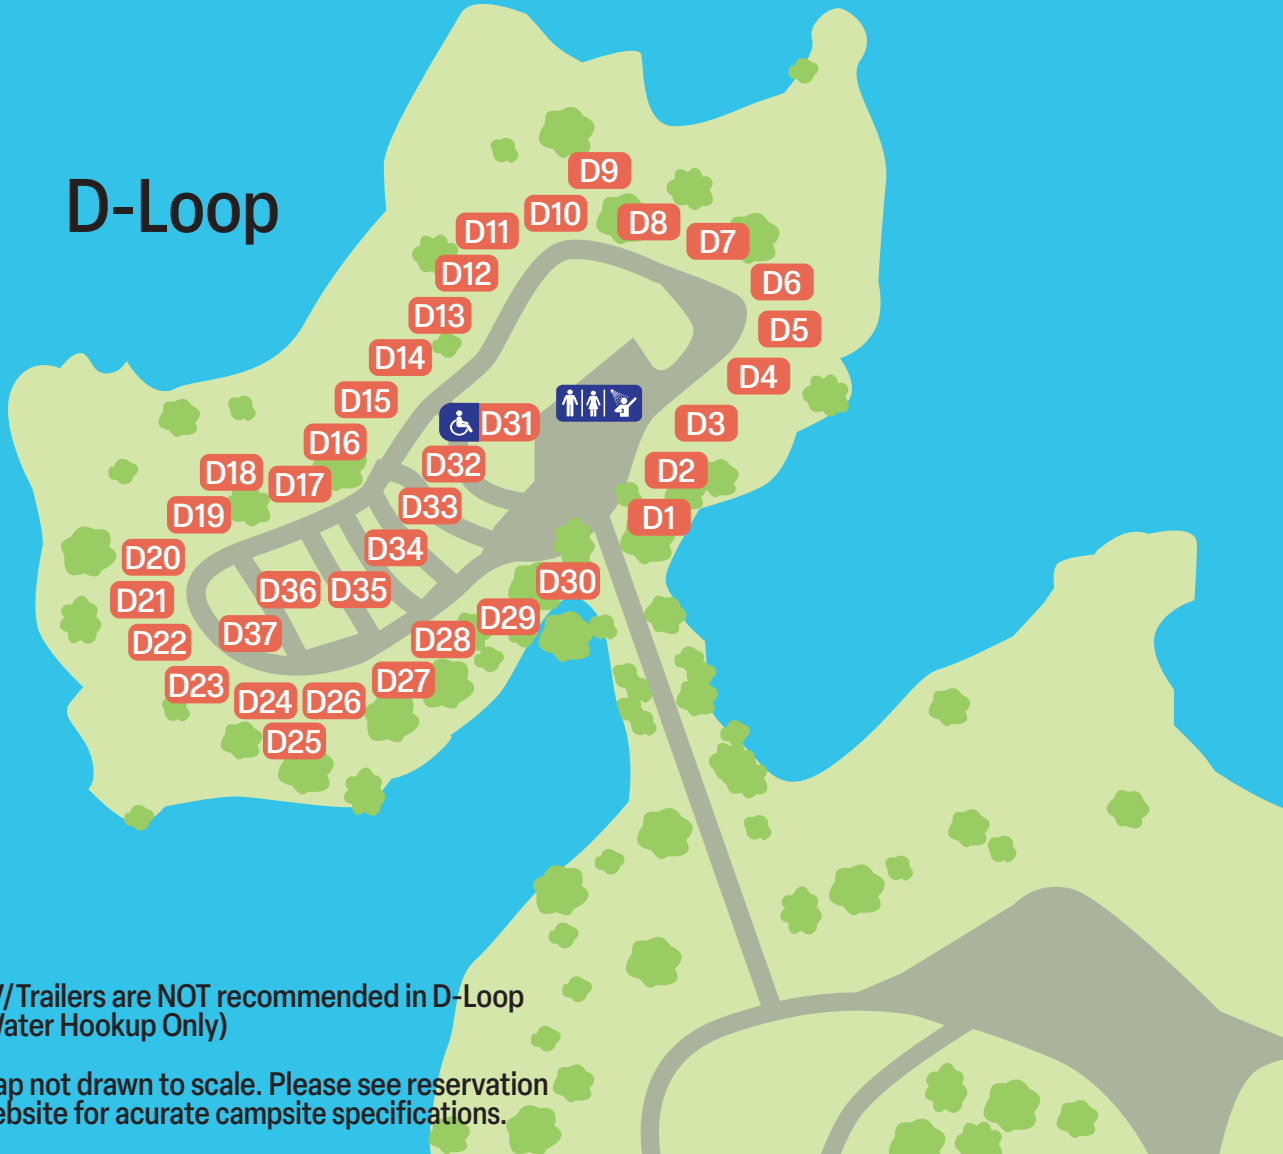

MODESTO RESERVOIR

C-Loop

B-Loop

*C16, C18, C25, C28, C31
and C51 do not have
Sewer Hookup.

Map not drawn to scale.
Please see reservation
website for accurate
campsite specifications.

MODESTO RESERVOIR

A-Loop

Map not drawn to scale. Please see reservation website for accurate campsite specifications.

MODESTO RESERVOIR

D-Loop

RV/Trailers are NOT recommended in D-Loop
(Water Hookup Only)

Map not drawn to scale. Please see reservation
website for accurate campsite specifications.

MODESTO RESERVOIR

Vivian Cove

RV/Trailers not recommended.

Map not drawn to scale. Please see reservation website for accurate campsite specifications.

MODESTO RESERVOIR

Vivian Point

13

14

Map not drawn to scale. Please see reservation website for accurate campsite specifications.