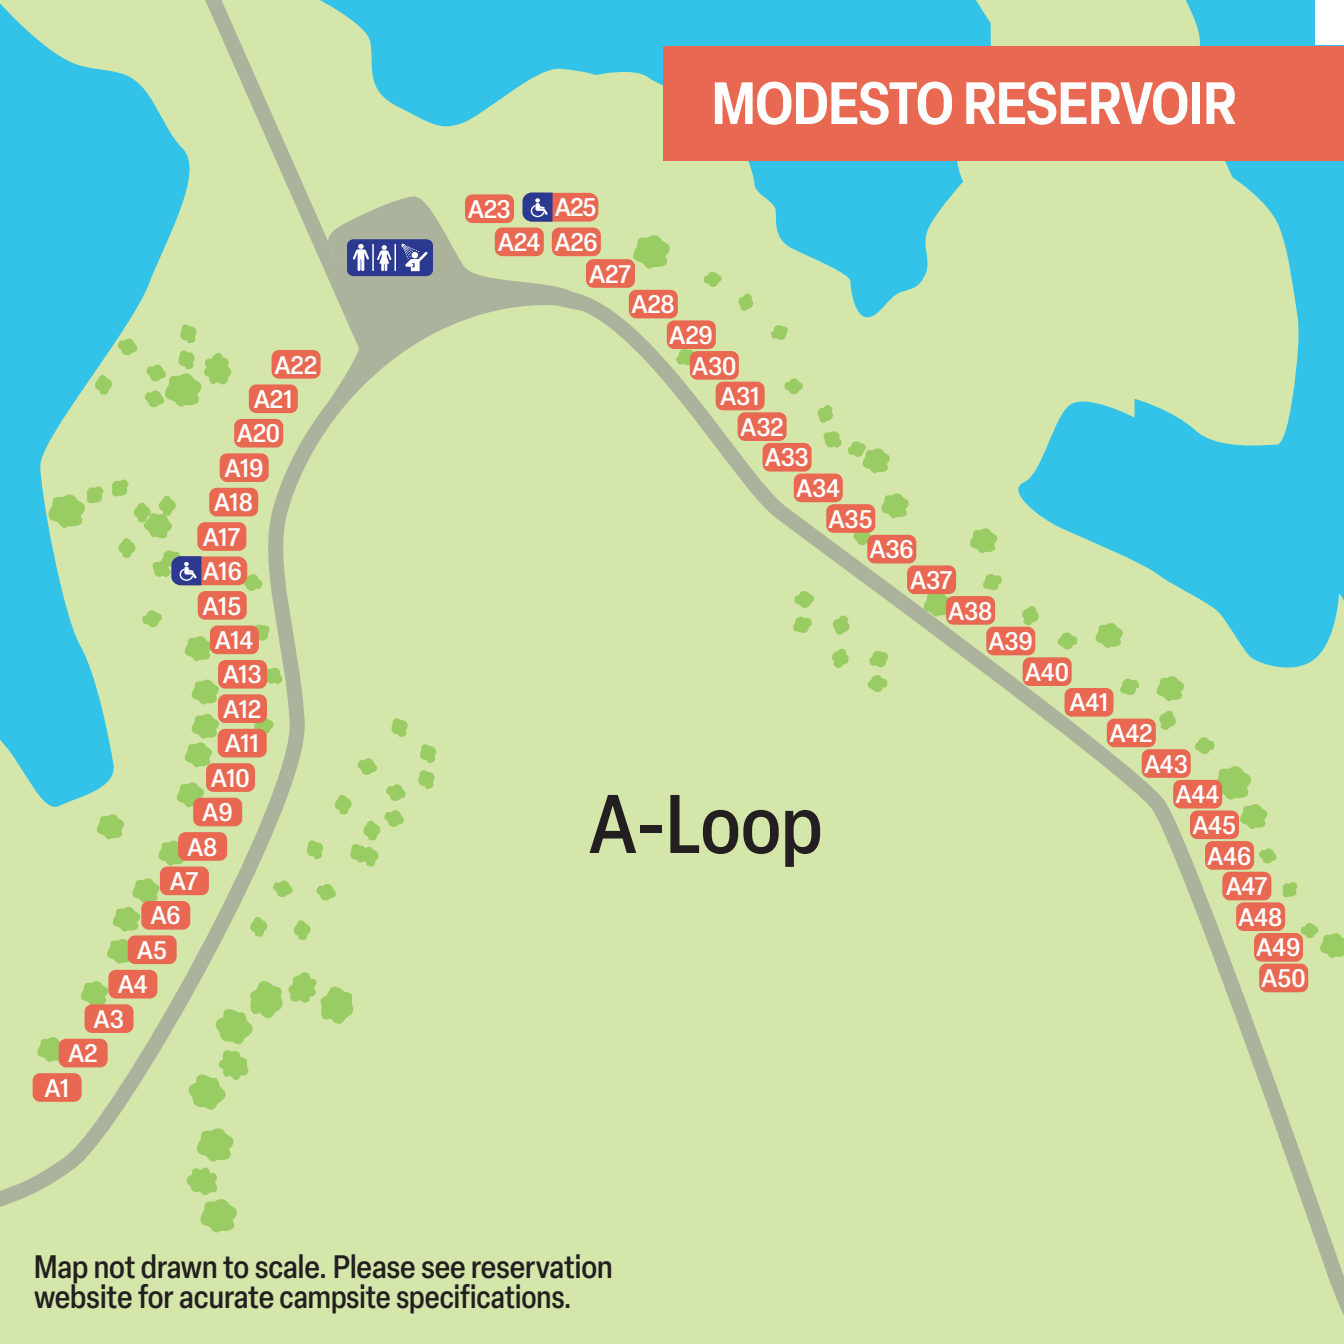

MODESTO RESERVOIR

C-Loop

B-Loop

*C16, C18, C25, C28, C31
and C51 do not have
Sewer Hookup.

Map not drawn to scale.
Please see reservation
website for accurate
campsite specifications.

MODESTO RESERVOIR

A-Loop

Map not drawn to scale. Please see reservation website for accurate campsite specifications.

MODESTO RESERVOIR

D-Loop

RV/Trailers are NOT recommended in D-Loop
(Water Hookup Only)

Map not drawn to scale. Please see reservation
website for accurate campsite specifications.

MODESTO RESERVOIR

Vivian Cove

RV/Trailers not recommended.

Map not drawn to scale. Please see reservation website for accurate campsite specifications.

MODESTO RESERVOIR

Vivian Point

13

14

Map not drawn to scale. Please see reservation website for accurate campsite specifications.