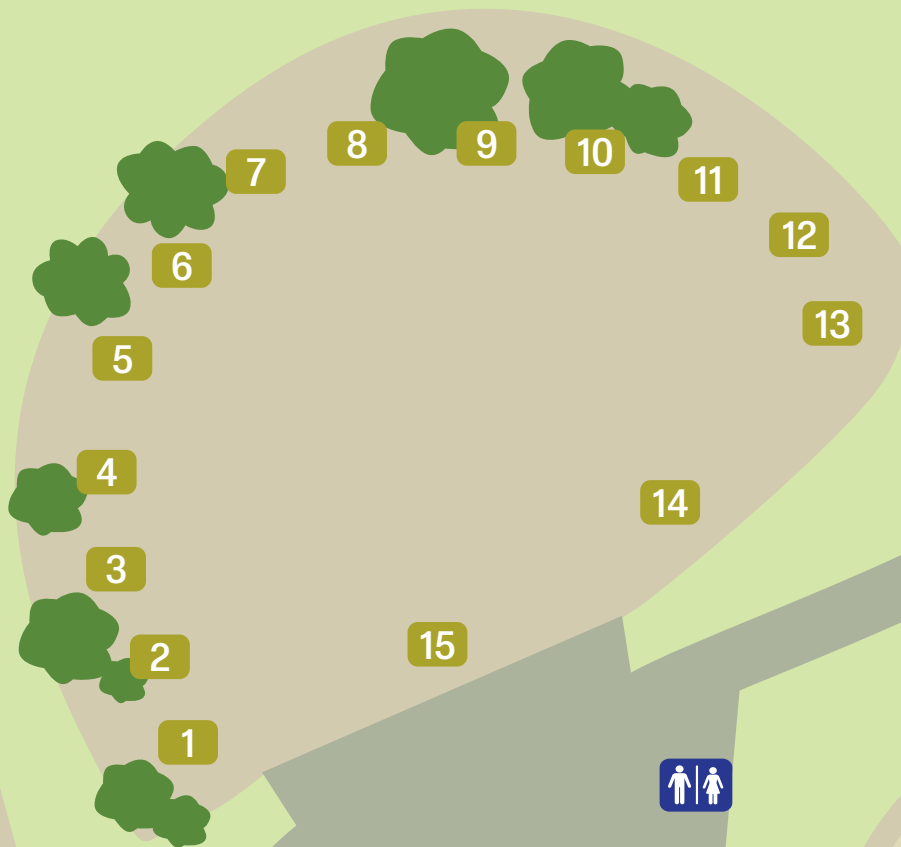

LA GRANGE REGIONAL PARK

*Campsite not available for reservation.

Map not drawn to scale.
Please see reservation website for accurate campsite specifications.